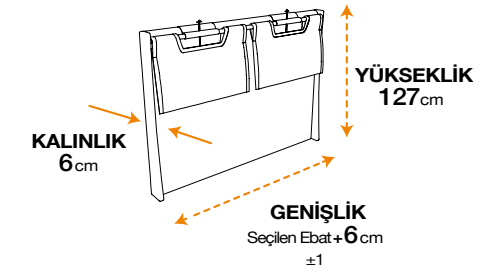

MAGNASAND
THERAPY

* Mini baza seçimlerinizde başlık yüksekliği 7 cm kısalmaktadır.