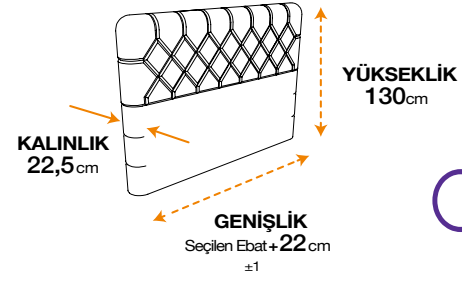

COMFIZONE

BORJEN

Latex Master

biosalt

* Mini baza seçimlerinizde başlık yüksekliği 7 cm kısalmaktadır.

REFORM
THERAPY

MAGNASAND
THERAPY

* Mini baza seçimlerinizde başlık yüksekliği 7 cm kısalmaktadır.

CLIMEXTRA

VISCOFRESH
EXCLUSIVE