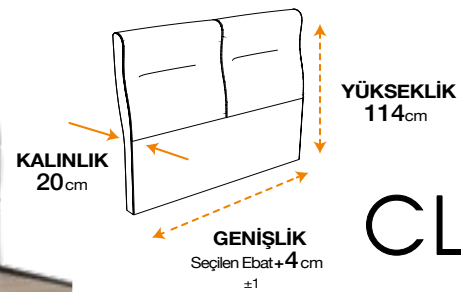

COMFIZONE

BORJEN

Latex Master

biosalt

* Mini baza seçimlerinizde başlık yüksekliği 7 cm kısalmaktadır.

REFORM
THERAPY

MAGNASAND
THERAPY

* Mini baza seçimlerinizde başlık yüksekliği 7 cm kısalmaktadır.

CLIMEXTRA

VISCOFRESH
EXCLUSIVE