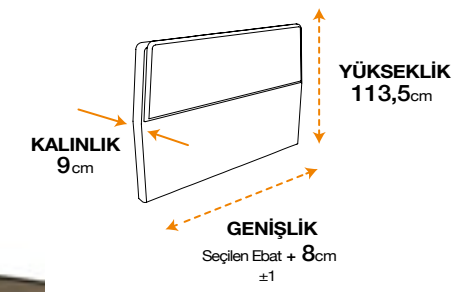

COMFIZONE

BORJEN

Latex Master

biosalt

* Mini baza seçimlerinizde başlık yüksekliği 7 cm kısalmaktadır.

REFORM
THERAPY

MAGNASAND
THERAPY

* Mini baza seçimlerinizde başlık yüksekliği 7 cm kısalmaktadır.

CLIMEXTRA

VISCOFRESH
EXCLUSIVE