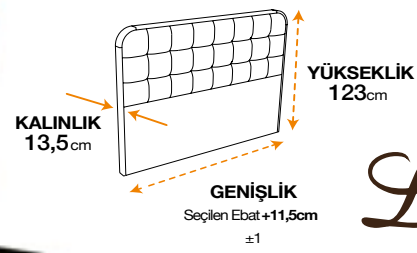

Latex Master