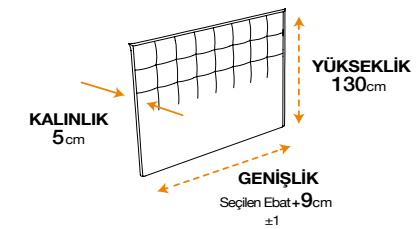

COTTON MASTER