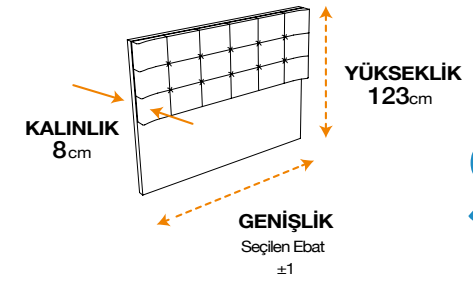

KAPOK
NATUREL

RENK SEÇENEĞİ

* Mini baza seçimlerinizde başlık yüksekliği 7 cm kısalmaktadır.

SLEEPURE

Clima Naturel

* Mini baza seçimlerinizde başlık yüksekliği 7 cm kısalmaktadır.

THERMO CONTROL

RENK SEÇENEĞİ
ANTRASİT BEYAZ

NIRVANA
PRIME

RENK SEÇENEĞİ

* Mini baza seçimlerinizde başlık yüksekliği 7 cm kısalmaktadır.

COTTON MASTER

VISCOLUX
ROYAL COMFORT

RENK SEÇENEĞİ

FRESH CELL
PRIME

* Tek kişilik başlık ebatlarındaki yükseklik 124 cm'dir.